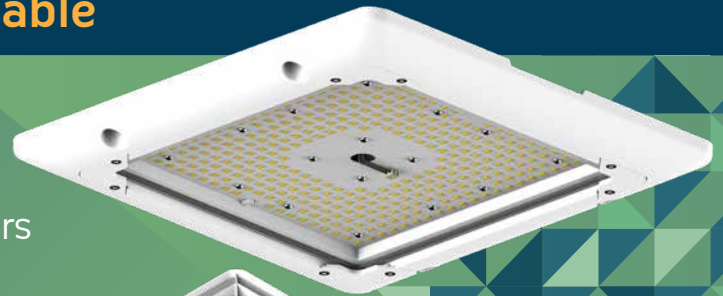

# Primo 15K LED Canopy Light/Lowbay

**15000 lumens ■ 100W ■ Dimmable**

Canopy light for low ceilings & clean rooms  
 Outstanding 150 lumens/watt performance  
 Dimmable to 10% output with motion sensors  
 9000 lm / 60W available on special order.

## Designed for 4-8m+ ceilings

Wide 115 degree beam spread for even light distribution  
 Bright white 5,000K light. Low glare design  
 Rated IP65 and for operating temps from -30 to +50°C  
 Food-safe design with heavy duty PMMA acrylic lens - no glass.