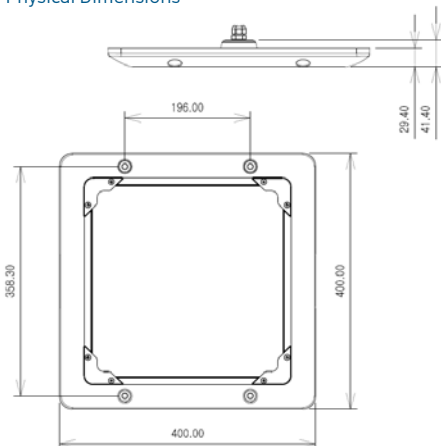

## Designed for 4-8m+ ceilings

Wide 115 degree beam spread for even light distribution  
 Bright white 5,000K light. Low glare design  
 Rated IP65 and for operating temps from -30 to +50°C  
 Food-safe design with heavy duty PMMA acrylic lens - no glass.

## Designed for easy installation

Connectors on DC cable from driver to fitting allow simple installation from below  
 Fitting secured from below by 4 screws  
 Cut-outs: Round - 4 in / 10cm diameter. Square - 8-11 in / 20-28 cm.

### Physical Dimensions

## Technical parameters

Total power consumption	100W
Input voltage	100~277V AC
Power frequency / Power factor	50/60Hz / ~0.98
Driver / LED chip spec	Inventronics / Samsung
Dimming	1-10VDC
Lumen output	15,000 lm
Luminous efficacy	150 lm/W
Colour temperature	5,000°K
CRI	80
Beam angle	115 deg
IP rating	IP65
Operating temperature	-30 to +50°C
Service life	50,000+ hrs
Construction - Body / reflector	Forged Aluminium / Aluminium
- Lens	PMMA acrylic lens plate
Weight	4kg
Dimensions	400mm W x 400mm L x 29mm H
Order code - Primo 15K Canopy	CP15K100PM
- Primo 9K (9000lm)	CP9K80PM (special order item)